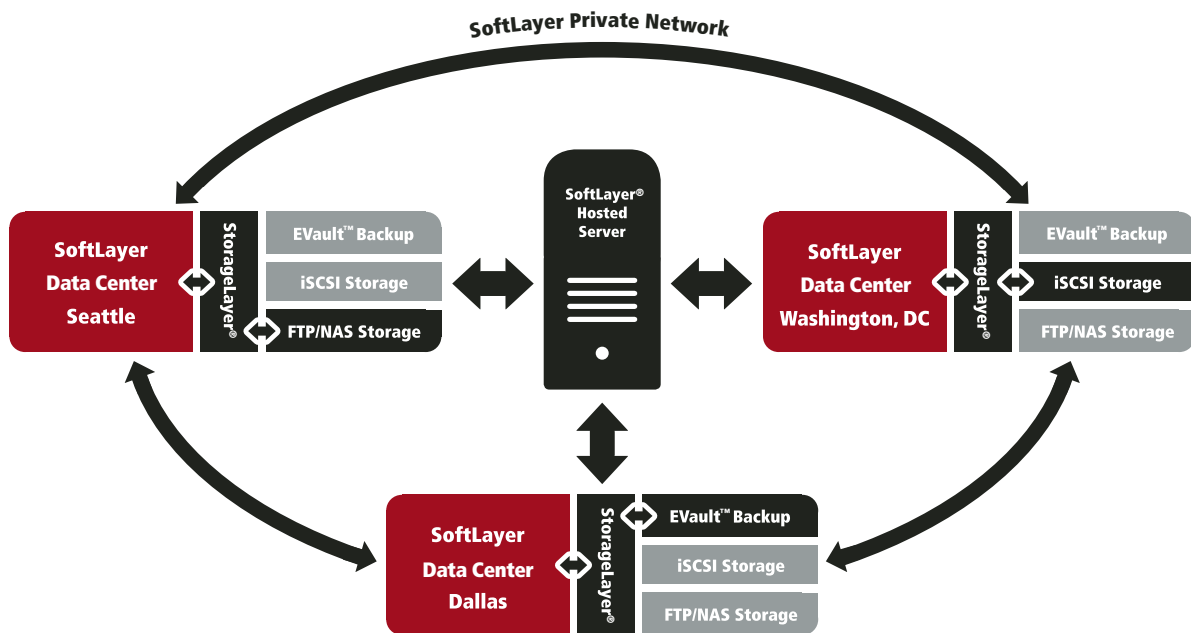

## ■ What It Is

StorageLayer® is a comprehensive storage and backup solution that integrates multiple storage technologies—including FTP, NAS, iSCSI, and an online data backup and recovery tool—into a unified offering with the ultimate level of security, reliability, and flexibility. It provides enterprise-grade services including automated backup, high-availability solutions, and data replication, fully automated and accessible through SoftLayer’s industry-leading Customer Portal and API.

**Enterprise-Grade Security** StorageLayer transfers all data directly from customers’ private VLANs. SoftLayer’s revolutionary Network-Within-a-Network topology gives the Private Network the highest level of security while not obstructing administrator access.

**Exceptional Connectivity** StorageLayer leverages SoftLayer’s exceptional connectivity within and between its geographically diverse data centers, transferring data fast and reliably. Each server rack features 10-gigabit uplinks to the array, utilizing jumbo frames for maximum performance at near-zero latency.

**Snapshots and Replication** Point-in-time snapshots of iSCSI volumes can be scheduled, stored locally or remotely, and later accessed to recover lost data or to compare with current data. Data on iSCSI volumes can also be automatically replicated to multiple data centers, providing the data security of geographic diversity.