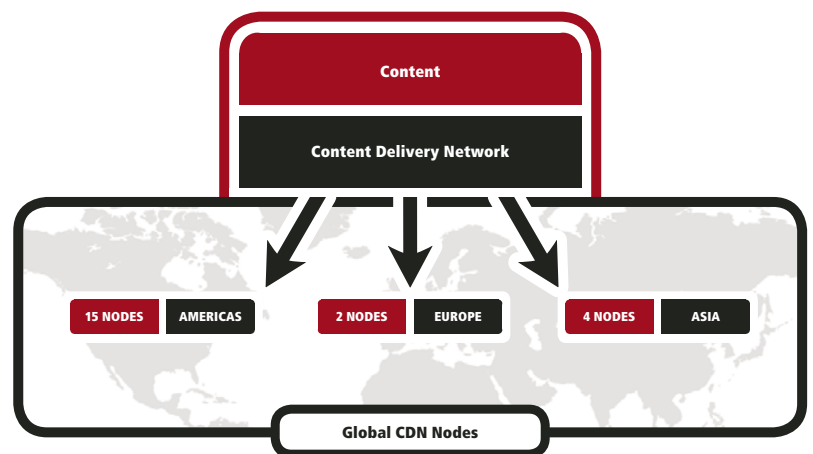

High-Quality Content and Media Rich Web Sites The CDN places content as close to the end-user as possible, making downloading, streaming, and web site loading faster and more consistent. This allows web sites to include richer, more creative content without sacrificing performance.

Secure Content Management Secure, streamlined tools make it easier to manage content and digital rights.

Broader Geographic Reach The CDN pushes content to server nodes placed around the world, optimizing the speed and reliability of content delivery to end-users regardless of location. This is especially advantageous as Internet subscriber rates continue to increase globally.

Cost-Effective, Performance-Neutral Scalability By spreading workload over multiple servers in diverse locations, increases in content demand do not slow down or compromise delivery. CDN service is priced based on bandwidth used, eliminating the cost of excess capacity.

■ Design

SoftLayer's CDN currently delivers content from 21 nodes around the globe from some of the largest Internet peering points in the world. SoftLayer and its partner, Internap®, continue to add new nodes to expand the reach and capabilities of the service.

Node Locations

Amsterdam	Hong Kong	Seattle
Atlanta	Houston	Singapore
Boston	London	Sunnyvale
Chicago	Miami	Sydney
Dallas	New York	Tokyo
Denver	Philadelphia	Toronto
El Segundo	Phoenix	Virginia