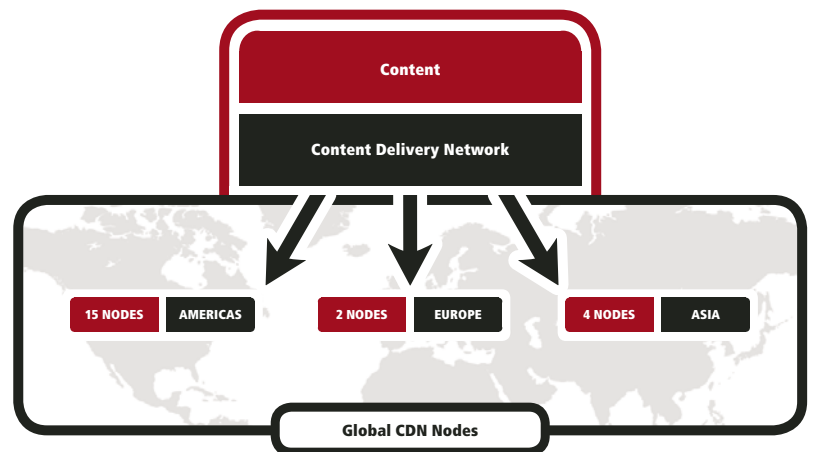

High-Quality Content and Media Rich Websites The CDN places content as close to the end-user as possible, making downloading, streaming, and website loading faster and more consistent. This allows websites to include richer, more creative content without sacrificing performance.

Secure Content Management Secure, streamlined tools make it easier to manage content and digital rights.

Broader Geographic Reach The CDN pushes content to server nodes placed around the world, optimizing the speed and reliability of content delivery to end-users regardless of location. This is especially advantageous as Internet subscriber rates continue to increase globally.

Cost-Effective, Performance-Neutral Scalability By spreading workload over multiple servers in diverse locations, increases in content demand do not slow down or compromise delivery. CDN service is priced based on bandwidth used, eliminating the cost of excess capacity.

■ Design

SoftLayer's CDN currently delivers content from 21 nodes around the globe from some of the largest Internet peering points in the world. SoftLayer and its partner, Internap®, continue to add new nodes to expand the reach and capabilities of the service.

Node Locations

Amsterdam	Hong Kong	Seattle
Atlanta	Houston	Singapore
Boston	London	Sunnyvale
Chicago	Miami	Sydney
Dallas	New York	Tokyo
Denver	Philadelphia	Toronto
El Segundo	Phoenix	Virginia